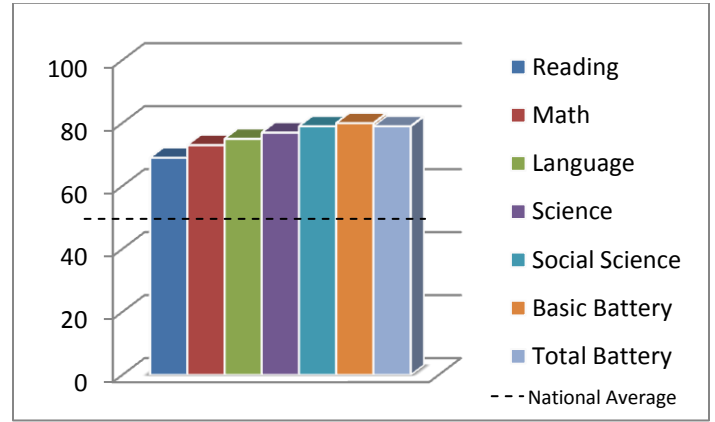

KINDERGARTEN

4TH GRADE

1ST GRADE

5TH GRADE

2ND GRADE

6TH GRADE

3RD GRADE